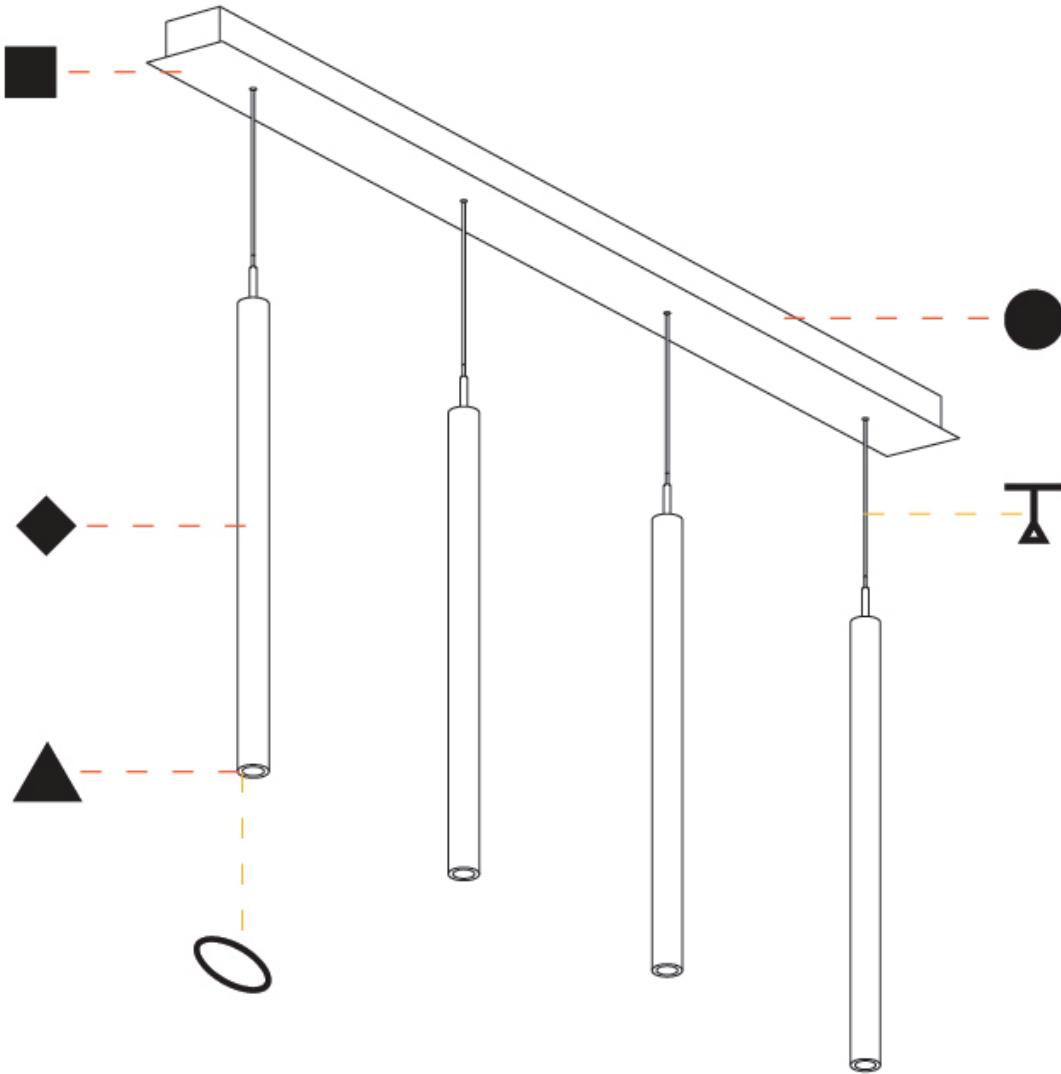

A

G-MINI CHANNEL HANGOVER SUSPENSION

A300620-

base number LED Dimming Finishes (Diamond) Finishes (Triangle) Finishes (Circle) Finish Options Shine Ring Beam Angle Options Cable Options

- To build a product code in our configurator select the specify button on the base model # product page
- To build a manual product code on this datasheet choose from the options listed below in blue font and add the suffix to the base model #