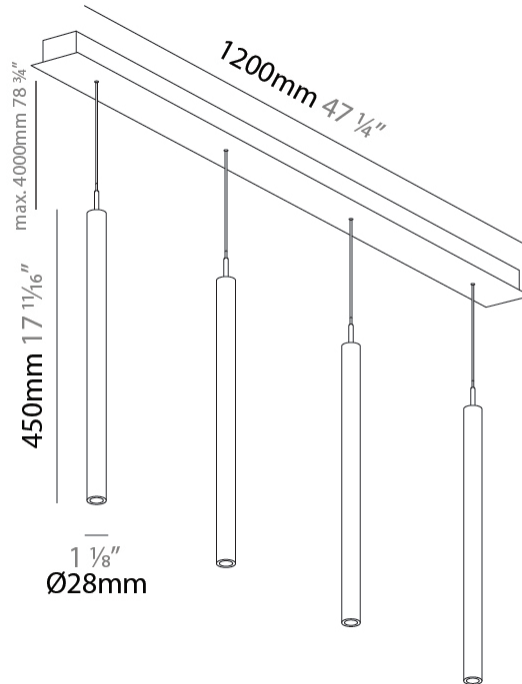

GENERAL

Series: G-Mini Channel
Subseries: G-Mini Channel Hangover
Brand: Prolight
Division: Architectural
Mounting Type: Suspension
Mounting Location: Ceiling
Subcategory: Spots

PHYSICAL

Shape: Cylinder
Diameter (mm): 28
Diameter (in): 1 1/8
Length (mm): 1200
Length (in): 47 1/4
Height (mm): 450
Height (in): 17 11/16
Light Distribution: Direct
Diffuser: Shine Ring - NOR / OPL / YEL / ORA / RED / BLU / GRN
Fixture Finish: SSR / BKV / CWI / CRY / HAB / UFT / ITA / RUA / FTG / MYG / LOD / PUS / FRO / FUP / KIA / POP / BLS / SPG / MEY / GOH / GUM / CHC / COM / ABZ / JAG / OBR / MOS / ROR
Accent Finish: NOF / COP / MIR / SSS
Fixture Material: Extruded Aluminum / Steel
Cable Details: 2,000mm/78 3/4" / 4,000mm/157 1/2" - Cable, Black, Green, Orange, Red, White

ELECTRICAL

Lamp Type: LED (Zhaga Standard)
Input Wattage (W): 26
Total Output Wattage (W): 23.7
Dimming: Tri-Mode (Non-Dimming and Phase Dimming (120Vac only) and 0-10V Dimming)
Driver Included: Yes
Driver Location: Integrated
Driver Type: Constant Current - Universal
Driver Class: Class 2
Input Voltage (V): 120 - 277

LED

Color Temperature (°K): 2700 / 3000 / 3500 / 4000
Max. Delivered Lumen (lm): 1546 / 1615 / 1705 / 1751
Nominal Lumen (lm): 1840 / 1949 / 2057 / 2112
CRI: >90 CRI
Lamp Life (hrs): 50000

OPTICAL

Beam Angle: 20 / 26 / 56

RATINGS AND CERTIFICATIONS

Certified By: Certified for North American Standards
IP rating: IP20